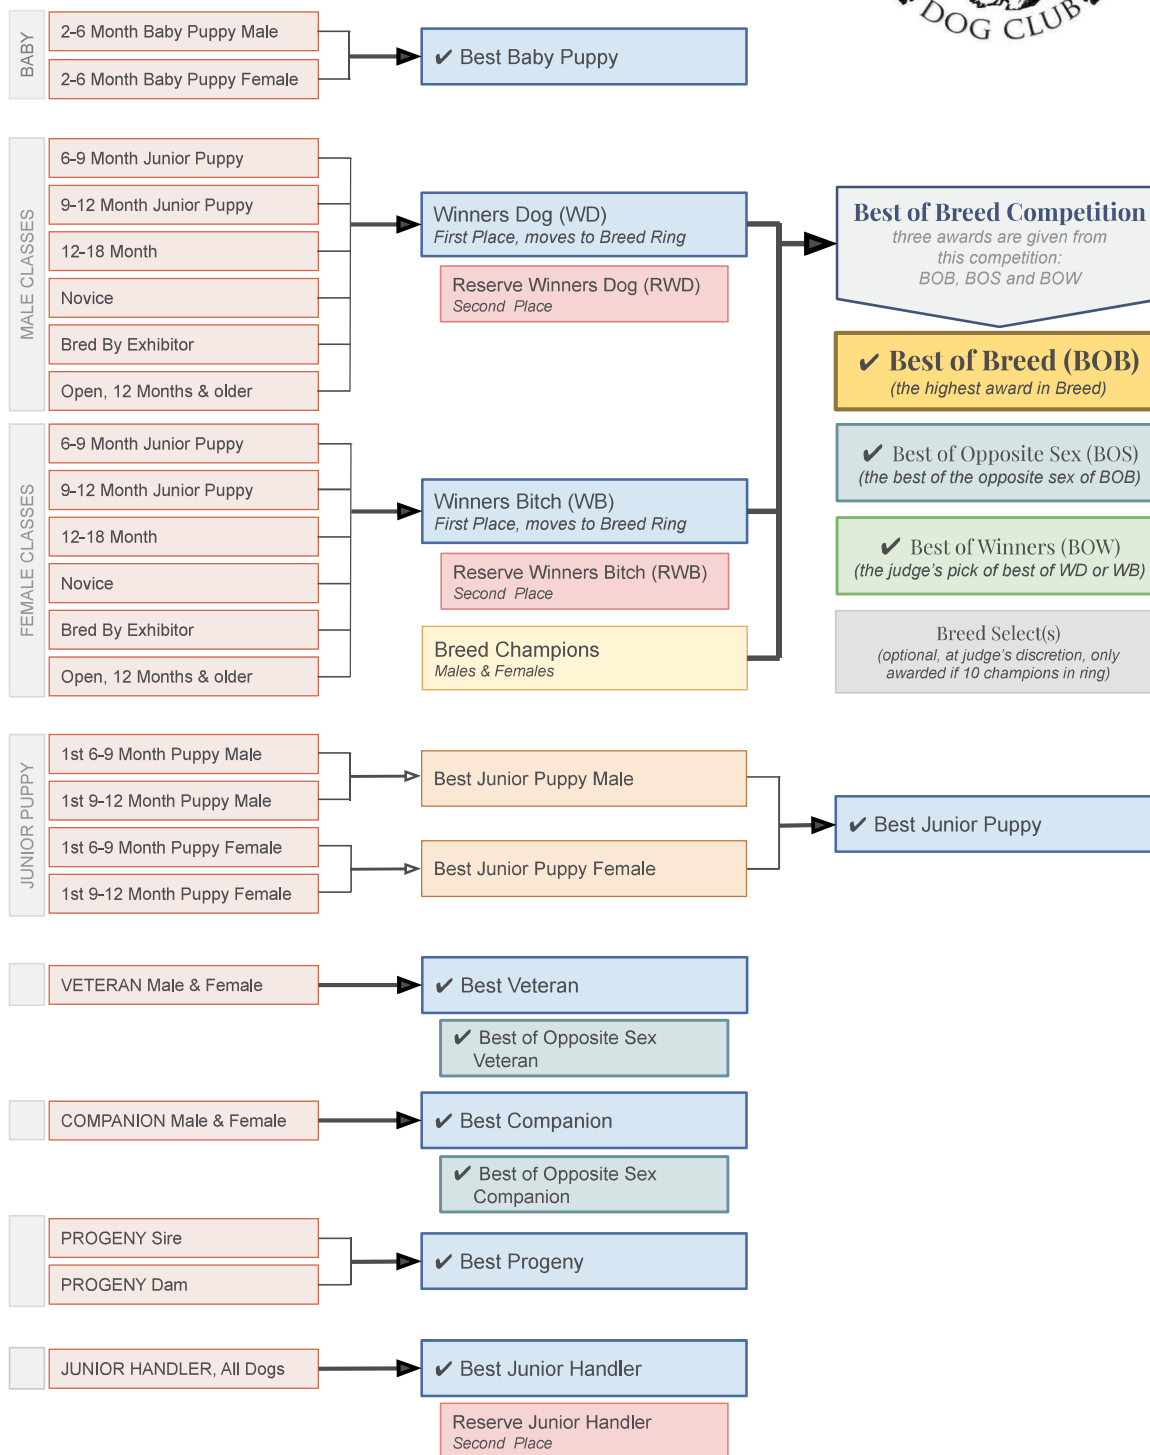

International Shiloh Shepherd Dog Club
DOG SHOW FLOW CHART

References:

✓ indicates flow has ended for that line
 * see Award List for full list of places awarded

- Point Tabulation Rules
- Specialty Show Guidelines
- www.issdc.com